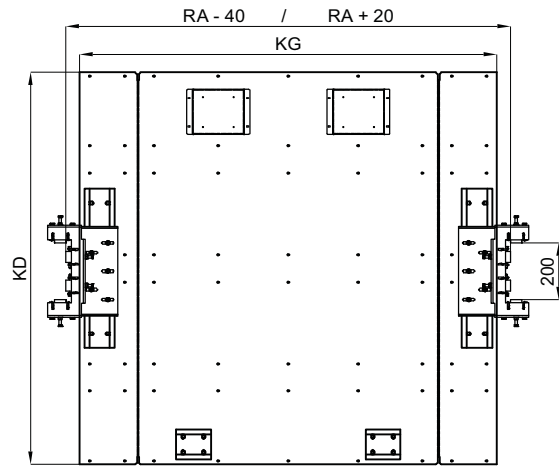

- ALPHA
- TSE - K 518
- Ürünlerimiz 320 Kg dan 2000 Kg a Kadar TSE Belgelidir.
- Our products are certificated from TSE from 320 kg to 2000 kg.

KABİNDE KULLANILAN MALZEMELER

- . Paneller 304 Kalite Satine Paslanmaz.
- . Derzler 304 Kalite Satine Paslanmaz.
- . Küpeşte Ø34 304 Kalite Satine Paslanmaz.
- . Ayna 4mm + 0,76mm + 4mm Lamine Ayna
- . Tavan Lazer Kesim
- . Aydınlatma Balık Gözü Led
- . Taban Granit / Antibakteriyel PVC

CAR INTERIOR MATERIALS

- . Wall Panels 304 Satinated S.Steel.
- . Profiles 304 Satinated S.Steel.
- . Hand Reil Ø34 304 Satinated S.Steel.
- . Miror 4mm + 0,76mm + 4mm Laminated Mirror
- . Celing Lazer Celing
- . Lighting Led
- . Floor Granite / Antibakteriyel PVC

ÜRÜN KAPASİTE TABLOSU

300 Kg	375 - 400 Kg	450 Kg	525 Kg	600 - 630 Kg	675 Kg	750 Kg	800 - 825 Kg	900 Kg	975 - 1000 Kg
0,79 - 0,90 m²	0,98 - 1,17 m²	1,17 - 1,30 m²	1,31 - 1,45 m²	1,45 - 1,66 m²	1,59 - 1,75 m²	1,73 - 1,90 m²	1,87 - 2,05 m²	2,01 - 2,20 m²	2,15 - 2,40 m²
4 Kişi	5 Kişi	6 Kişi	7 Kişi	8 Kişi	9 Kişi	10 Kişi	11 Kişi	12 Kişi	13 Kişi
Kabin Ağırlığı 360 Kg	Kabin Ağırlığı 415 Kg	Kabin Ağırlığı 460 Kg	Kabin Ağırlığı 485 Kg	Kabin Ağırlığı 510 Kg	Kabin Ağırlığı 510 Kg	Kabin Ağırlığı 555 Kg	Kabin Ağırlığı 580 Kg	Kabin Ağırlığı 635 Kg	Kabin Ağırlığı 715 Kg
1050 Kg	1125 Kg	1200 Kg	1250 - 1275 Kg	1350 Kg	1425 Kg	1500 Kg	1600 Kg	1800 Kg	2000 Kg
2,29 - 2,50 m²	2,43 - 2,65 m²	2,57 - 2,80 m²	2,71 - 2,95 m²	2,85 - 3,10 m²	2,99 - 3,25 m²	3,13 - 3,40 m²	3,24 - 3,56 m²	3,58 - 3,88 m²	3,93 - 4,20 m²
14 Kişi	15 Kişi	16 Kişi	17 Kişi	18 Kişi	19 Kişi	20 Kişi	21 Kişi	24 Kişi	27 Kişi
Kabin Ağırlığı 730 Kg	Kabin Ağırlığı 755 Kg	Kabin Ağırlığı 790 Kg	Kabin Ağırlığı 830 Kg	Kabin Ağırlığı 855 Kg	Kabin Ağırlığı 880 Kg	Kabin Ağırlığı 895 Kg	Kabin Ağırlığı 920 Kg	Kabin Ağırlığı 955 Kg	Kabin Ağırlığı 1120 Kg

Yaklaşık Ağırlıklara Kabin Kapısı Ağırlığı Dahil **Değildir.**