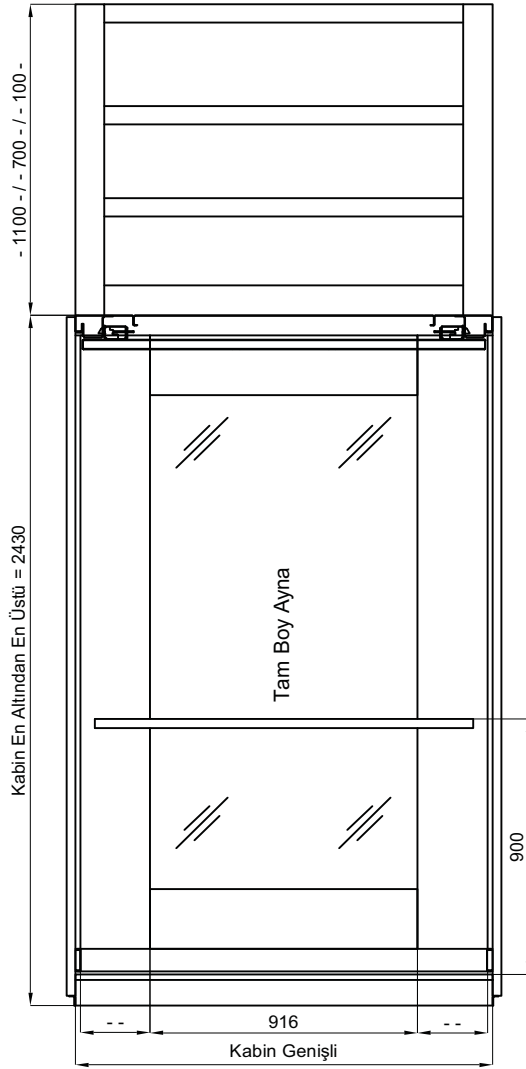

**FRONTE ELEVATOR**  
**& BUILDING SYSTEMS**

- ALPHA
- TSE - K 518
- Ürünlerimiz 320 Kg dan 2000 Kg a Kadar TSE Belgelidir.
- Our products are certificated from TSE from 320 kg to 2000 kg.

#### KABİNDE KULLANILAN MALZEMELER

- . Paneller 304 Kalite Satine Paslanmaz.
- . Derzler 304 Kalite Satine Paslanmaz.
- . Küpeşte Ø34 304 Kalite Satine Paslanmaz.
- . Ayna 4mm + 0,76mm + 4mm Lamine Ayna
- . Tavan Lazer Kesim
- . Aydınlatma Balık Gözü Led
- . Taban Granit / Antibakteriyel PVC

#### CAR INTERIOR MATERIALS

- . Wall Panels 304 Satinated S.Steel.
- . Profiles 304 Satinated S.Steel.
- . Hand Reil Ø34 304 Satinated S.Steel.
- . Miror 4mm + 0,76mm + 4mm Laminated Mirror
- . Celing Lazer Celing
- . Lighting Led
- . Floor Granite / Antibakteriyel PVC