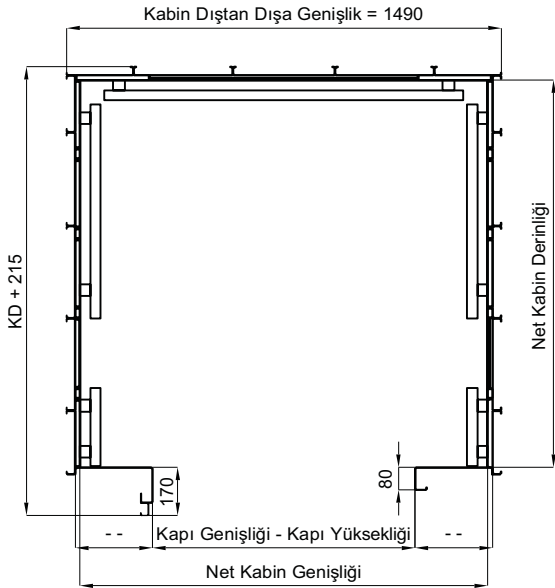

- THETA
- TSE - K 518
- Ürünlerimiz 320 Kg dan 2000 Kg a Kadar TSE Belgelidir.
- Our products are certificated from TSE from 320 kg to 2000 kg.

KABİNDE KULLANILAN MALZEMELER

. Paneller	Alüminyum
. Derzler	Alüminyum
. Küpeşte	ESB
. Ayna	4mm + 0,76mm + 4mm Lamine Ayna
. Tavan	Lazer Kesim
. Aydınlatma	Balık Gözü Led
. Taban	Granit / Antibakteriyel PVC

CAR INTERIOR MATERIALS

. Wall Panels	Aluminum
. Profiles	Aluminum
. Hand Reil	ESB
. Miror	4mm + 0,76mm + 4mm Laminated Mirror
. Celing	Lazer Celing
. Lighting	Led
. Floor	Granite / Antibakteriyel PVC

ÜRÜN KAPASİTE TABLOSU

300 Kg	375 - 400 Kg	450 Kg	525 Kg	600 - 630 Kg	675 Kg	750 Kg	800 - 825 Kg	900 Kg	975 - 1000 Kg
0,79 - 0,90 m²	0,98 - 1,17 m²	1,17 - 1,30 m²	1,31 - 1,45 m²	1,45 - 1,66 m²	1,59 - 1,75 m²	1,73 - 1,90 m²	1,87 - 2,05 m²	2,01 - 2,20 m²	2,15 - 2,40 m²
4 Kişi	5 Kişi	6 Kişi	7 Kişi	8 Kişi	9 Kişi	10 Kişi	11 Kişi	12 Kişi	13 Kişi
Kabin Ağırlığı 360 Kg	Kabin Ağırlığı 415 Kg	Kabin Ağırlığı 460 Kg	Kabin Ağırlığı 485 Kg	Kabin Ağırlığı 510 Kg	Kabin Ağırlığı 510 Kg	Kabin Ağırlığı 555 Kg	Kabin Ağırlığı 580 Kg	Kabin Ağırlığı 635 Kg	Kabin Ağırlığı 715 Kg
1050 Kg	1125 Kg	1200 Kg	1250 - 1275 Kg	1350 Kg	1425 Kg	1500 Kg	1600 Kg	1800 Kg	2000 Kg
2,29 - 2,50 m²	2,43 - 2,65 m²	2,57 - 2,80 m²	2,71 - 2,95 m²	2,85 - 3,10 m²	2,99 - 3,25 m²	3,13 - 3,40 m²	3,24 - 3,56 m²	3,58 - 3,88 m²	3,93 - 4,20 m²
14 Kişi	15 Kişi	16 Kişi	17 Kişi	18 Kişi	19 Kişi	20 Kişi	21 Kişi	24 Kişi	27 Kişi
Kabin Ağırlığı 730 Kg	Kabin Ağırlığı 755 Kg	Kabin Ağırlığı 790 Kg	Kabin Ağırlığı 830 Kg	Kabin Ağırlığı 855 Kg	Kabin Ağırlığı 880 Kg	Kabin Ağırlığı 895 Kg	Kabin Ağırlığı 920 Kg	Kabin Ağırlığı 955 Kg	Kabin Ağırlığı 1120 Kg

Yaklaşık Ağırlıklara Kabin Kapısı Ağırlığı Dahil **Değildir.**