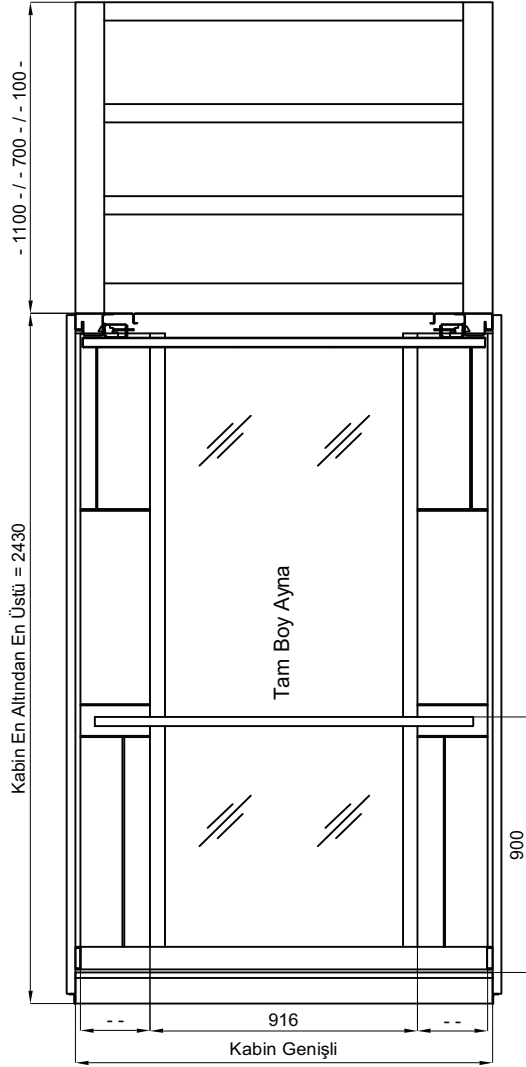

**FRONTE ELEVATOR  
& BUILDING SYSTEMS**

- ZETA
- TSE - K 518
- Ürünlerimiz 320 Kg dan 2000 Kg a Kadar TSE Belgelidir.
- Our products are certificated from TSE from 320 kg to 2000 kg.

#### KABİNDE KULLANILAN MALZEMELER

- . Paneller Süper Ayna Paslanmaz + Laminant
- . Derzler Süper Ayna Paslanmaz
- . Küpeşte Ø34 Süper Ayna Paslanmaz
- . Ayna 4mm + 0,76mm + 4mm Lamine Ayna
- . Tavan Router
- . Aydınlatma Balık Gözü Led + Spot
- . Taban Granit / Antibakteriyel PVC

#### CAR INTERIOR MATERIALS

- . Wall Panels Mirror S.Steel. + Laminate
- . Profiles Mirror S.Steel.
- . Hand Reil Ø34 Mirror S.Steel.
- . Miror 4mm + 0,76mm + 4mm Laminated Mirror
- . Celing Router
- . Lighting Led + Spot
- . Floor Granite / Antibakteriyel PVC

Kabin Dıştan Dışa Genişlik = 1490